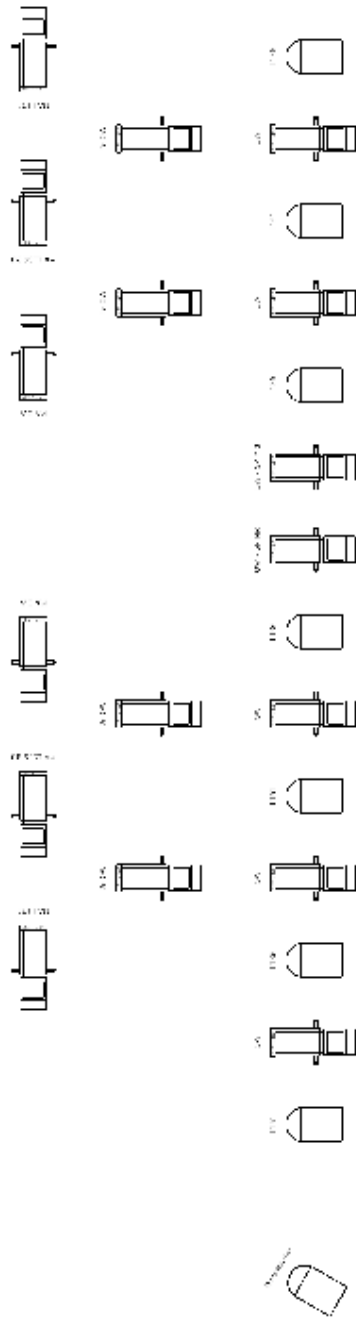

LX3 - HM: 7,75m

Decor - Pilaar
LX2 - HM: 7,0m

LX1 - HM: 7,5m

Fond

Gas Theater
Pool, 11m
Fries

Pool, 10m

Fries

Pool, 8,5m
Fries

Pool, 10m

Fries

Pool, 11m

Pool, 11m

Fries

Man.ou - 11m
Verhaal - 6,5m

Sterrencoek C.500
Flaker B.511
Kookmachines decor C.511 + C.512

CLP-Lectwash XL 8CH Mode (12)